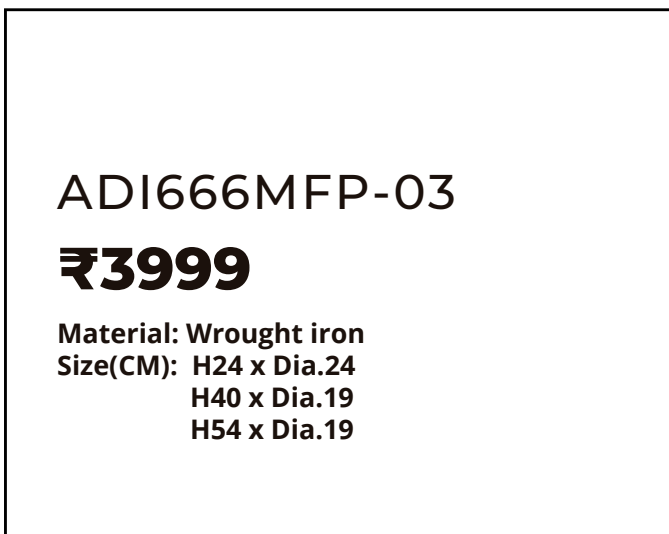

HANDMADE ORGANIC DESIGN PRODUCTS
FOR YOUR DREAM INTERIOR

METAL FLOWER POTS

LUXURY INTERIOR

ADI666MFP-01

₹2199

Material: Wrought iron
Size(CM): POT-1 : W 19 X L 16
POT-2 : W 25 X L 20

ADI666MFP-02

₹1599

Material: Wrought iron
Size(CM): H24 x Dia.24

ADI666MFP-03

₹3999

Material: Wrought iron
Size(CM): H24 x Dia.24
H40 x Dia.19
H54 x Dia.19

ADI666MFP-04

₹2999

Material: Wrought iron
Size(CM): H56 x W45

ADI666MFP-05

₹1599

Material: Wrought iron
Size(CM): H42 x Dia 21

ADI666MFP-06

₹2699

Material: Wrought iron
Size(CM): Pot 1 : H54 x Dia 23
Pot 2 : H41 x Dia 21

ADI666MFP-07

₹2599

Material: Wrought iron
Size(CM): Pot 1 : H50 x Dia 20
Pot 2 : H46 x Dia 20

₹2999

Material: Metal iron Wire
Size(CM) : H54x W20

ADI666MFP-19

₹3399

Material: Wrought iron
Size(CM): Pot 1 : H67 x Dia 25
Pot 2 : H57 x Dia 21

ADI666MFP-20

₹3399

Material: Wrought iron
Size(CM): Pot 1 : H79 x Dia 20
Pot 2 : H70 x Dia 20