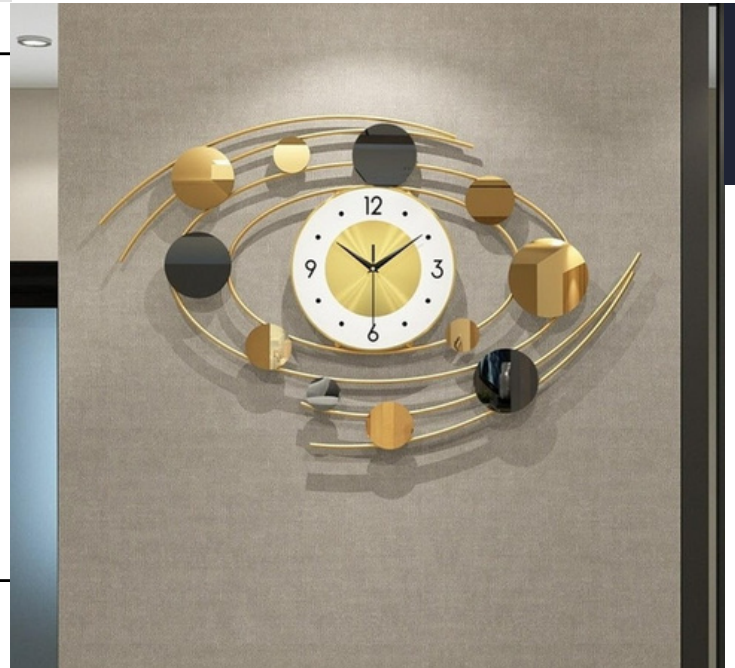

ADI666MWC-24

₹5499

Material: Wrought iron
Size(Inch): 25L x 17W