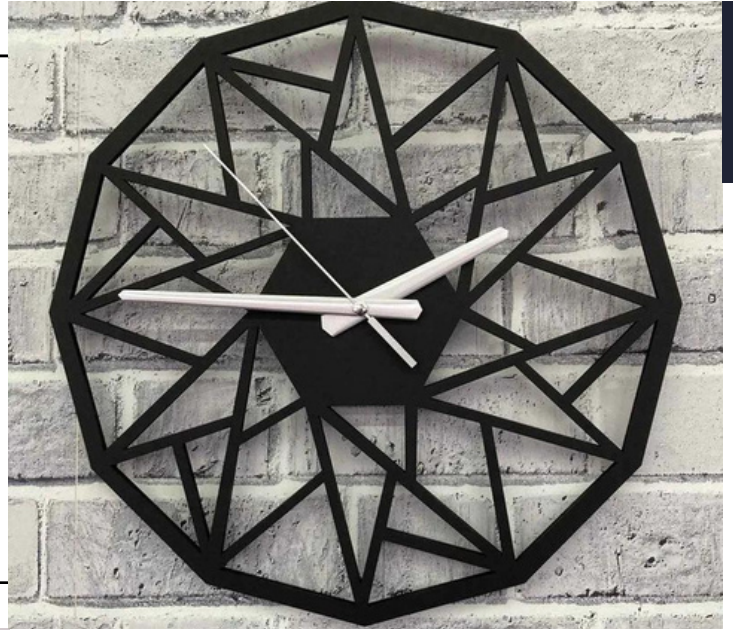

**₹3599**

Material: Wrought iron  
Size(Inch): Ø 24

ADI666MWC-12

**₹3499**

Material: Wrought iron  
Size(Inch): Ø 24

ADI666MWC-13

**₹3499**

Material: Wrought iron  
Size(Inch): Ø 24