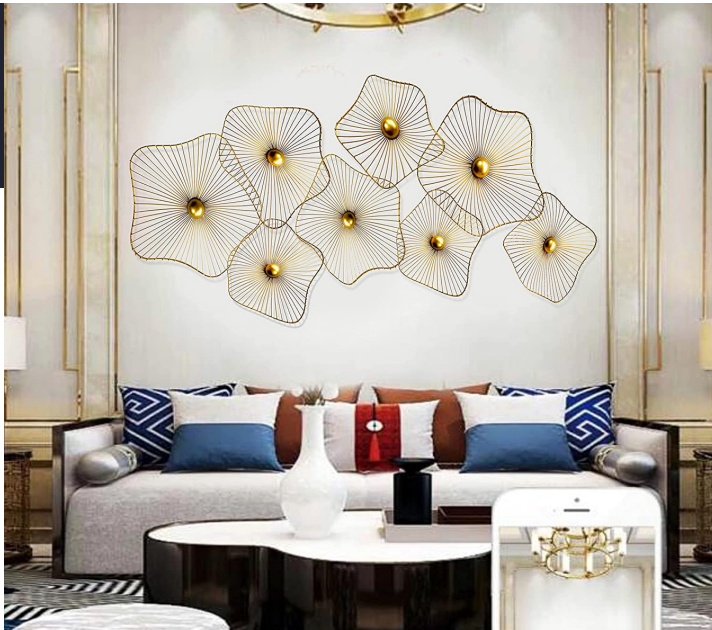

ADI666MWA-24

₹6499

Material: Wrought iron
Size(Inch):
Large: 25 X 15 X 2 (2 Pcs)
Small : 15 x 11 x 2 (1 Pc)

ADI666MWA-25

₹6499

Material: Wrought iron
Size(Inch):
Large Circle : 14 X 14
Medium Circle : 11 X 11
Small Circle : 9 X 9
Fish is of 7 Inch Long

Material: Wrought iron
Size(Inch): 55L x 28W

ADI666MWA-29

₹6499

Material: Wrought iron
Size(Inch):
Big 15 Inch (2 Pcs) ,
Medium 12 Inch (4 Pcs)
Small 10 Inch (2 Pcs)

ADI666MWA-30

₹6499

Material: Wrought iron
Size(Inch):
Gold Fish is 13 Inch Long / Gold Lotus
Leaf Plates are of 2 Sizes, 8 x 8 Inch (3
Pcs) / 6 x 6 Inch (2 Pcs)