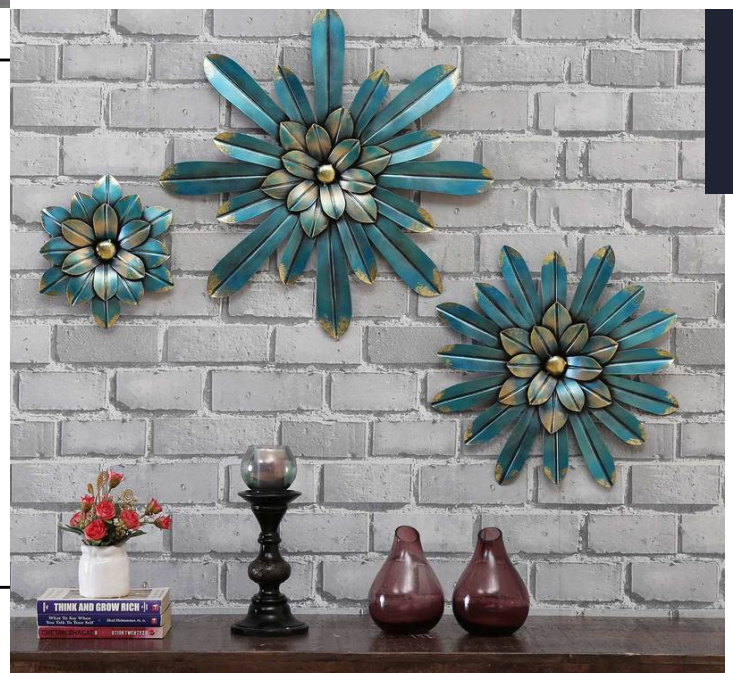

ADI666MWA-47

₹3299

Material: Wrought iron
Size(Inch): 42L x 30W

ADI666MWA-48

₹5199

Material: Wrought iron
Size(Inch): 13L x 18W X 11

MODERN DECOR

THIS METAL WALL DÉCORS CAN INSTANTLY MAKE YOU SMILE. IT'S A GOOD IDEA TO LOOK AT YOUR WALL EVERY TIME YOU GLANCE AT IT, WHETHER CONSCIOUSLY OR UNINTENTIONALLY.