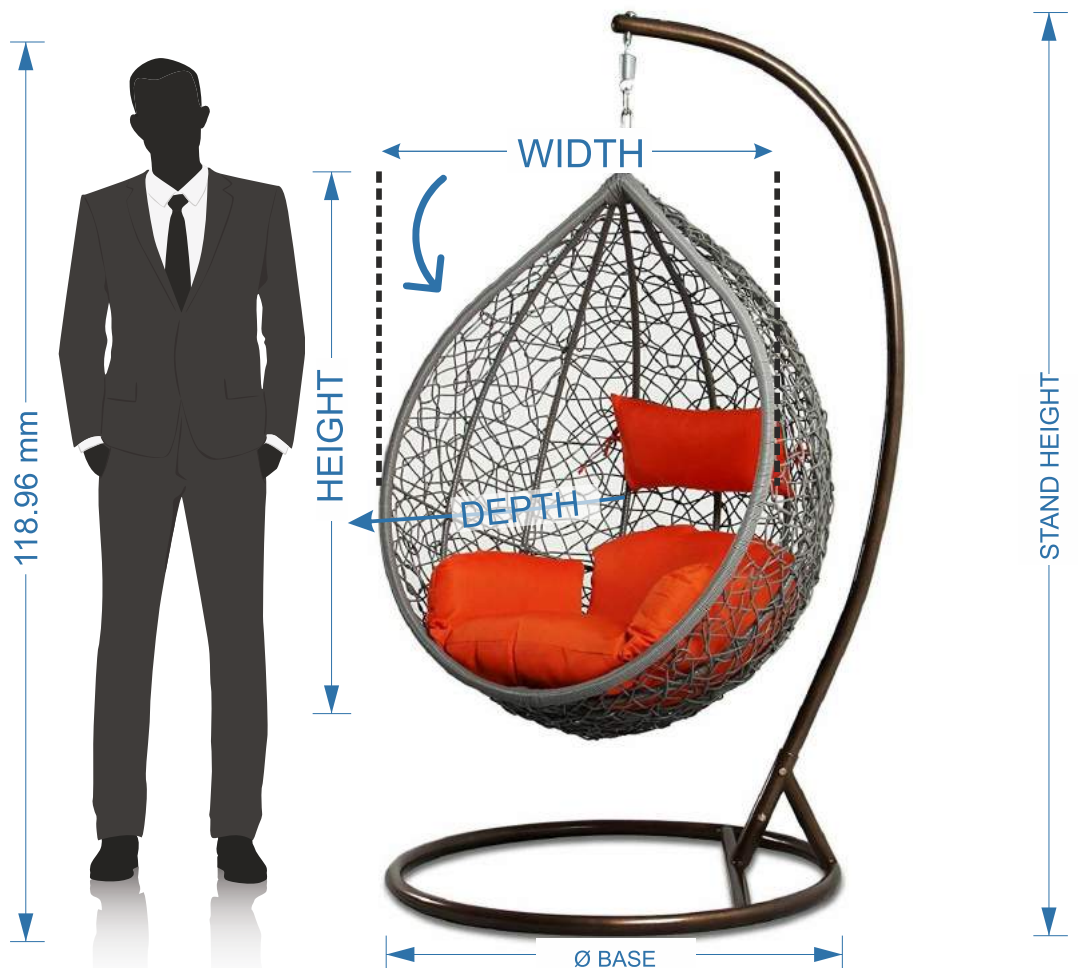

Premium Garden Swings Page 24

Rope Swings Page 27

Premium Design Swings Page 32

Other Swings Page 34

Stand & Other Accessories Page 35

Knowledge is my Product

Size (cm)

Swing : Width X Height X Depth

Stand: Height X Base

• HOW TO CALCULATE FULL SET PRICE?

👉 Hanging Chair	₹6999/-
👉 Stand	₹4999/-
👉 Cushion	₹1499/-
👉 Hook	₹50/-
👉 Chain	₹120/-
👉 Spring	₹240/-

Total Full Set Price - ₹13907/-

Features

UV-resistant, Waterproof, Comfortable, Long-lasting, Durable

Load Capacity : 1 Seater - 130Kg | 2 Seater - 180Kg

Frame Material

MS Pipe 25mm Front & 20mm Back 18 Gauge

Stand Details

MS Pipe 60mm 18 Gauge
Size (cm) (1 Seater)
H 180 x base Ø106
Size (cm) (2 Seater)
H 180 x Ø120 base